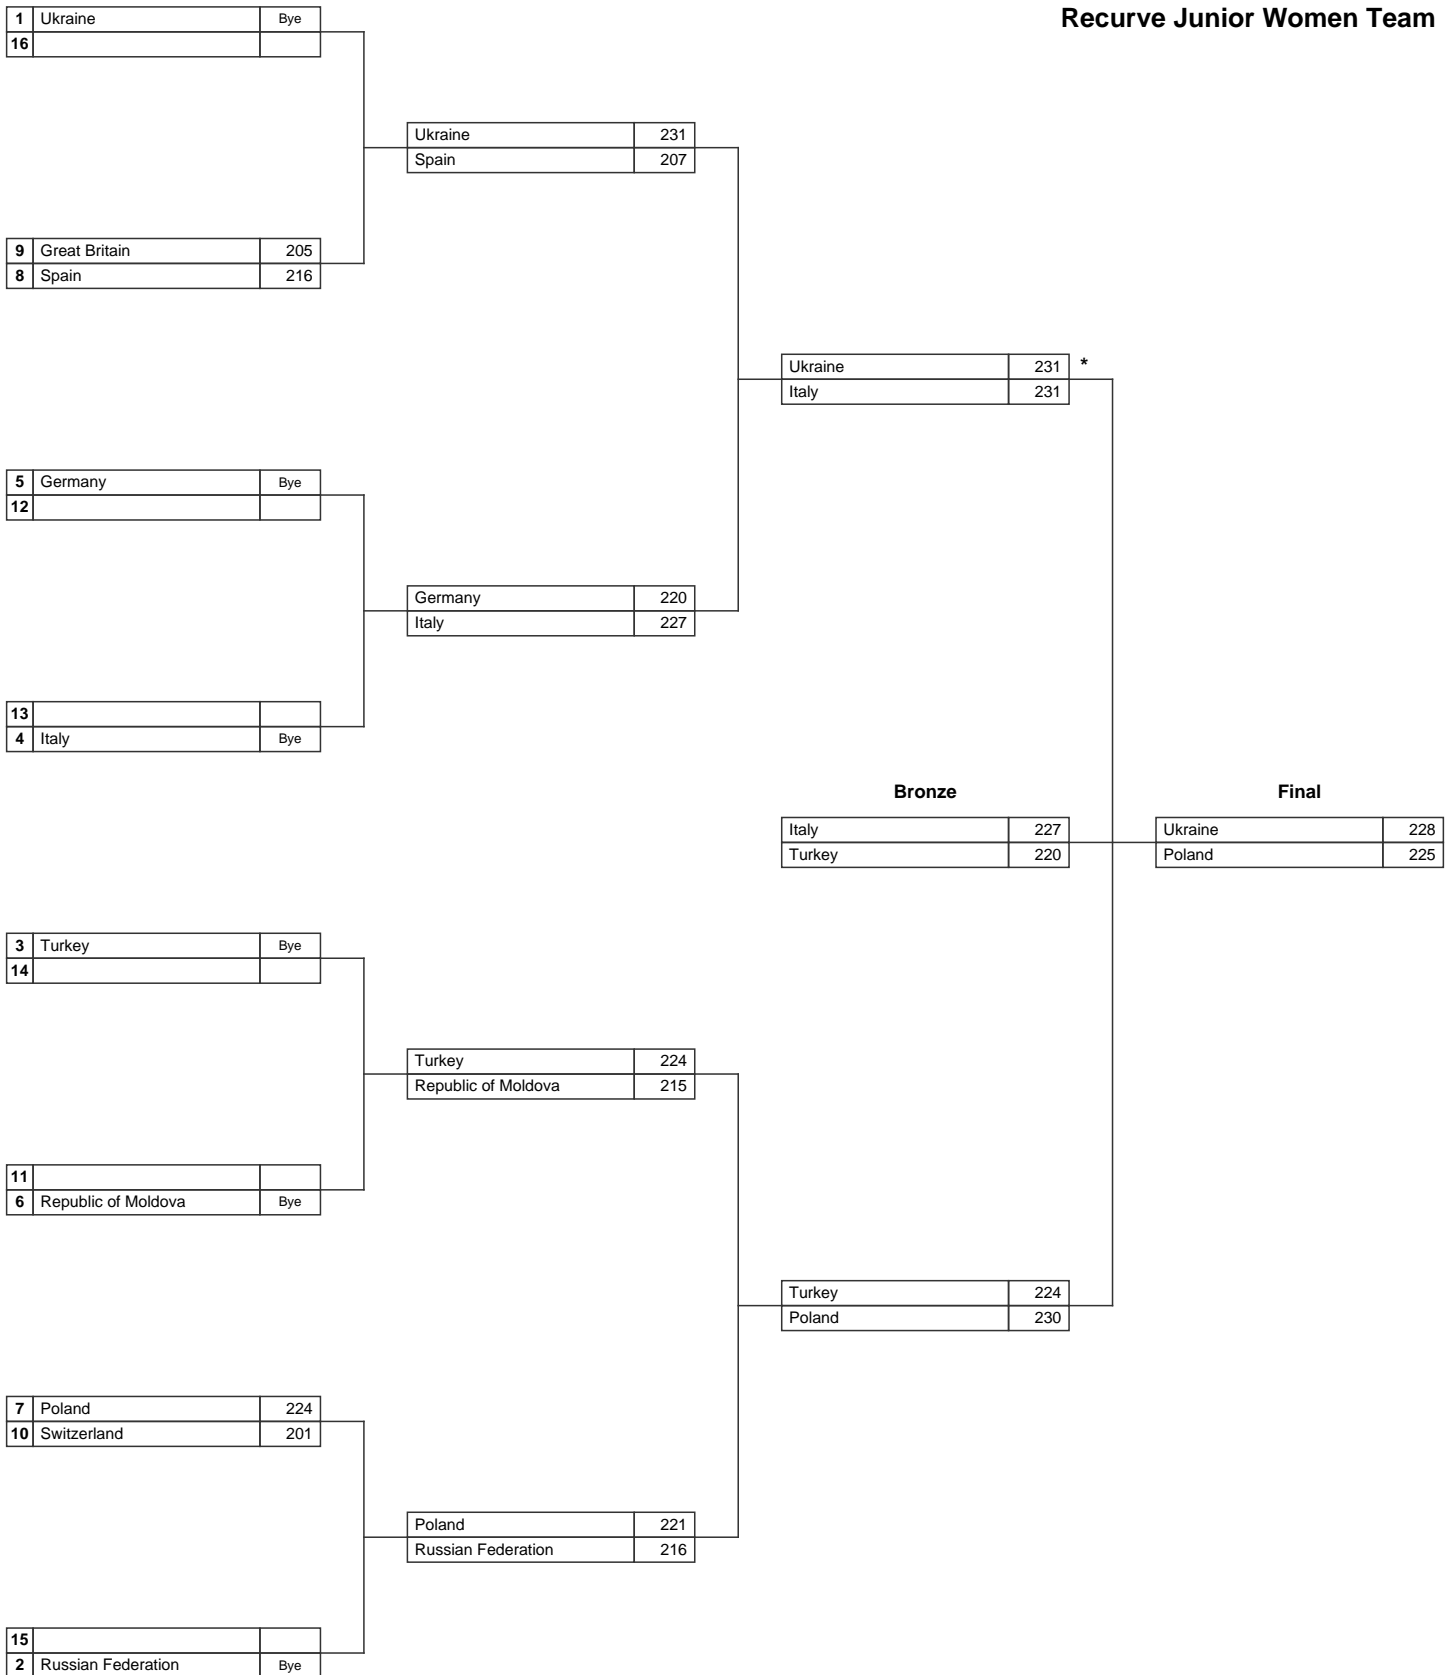

XI European and Mediterranean Indoor Archery Championship

European and Mediterranean Archery Union (EMAU)
Torino (Italy), From 03-03-2008 to 08-03-2008

Recurve Junior Women Team