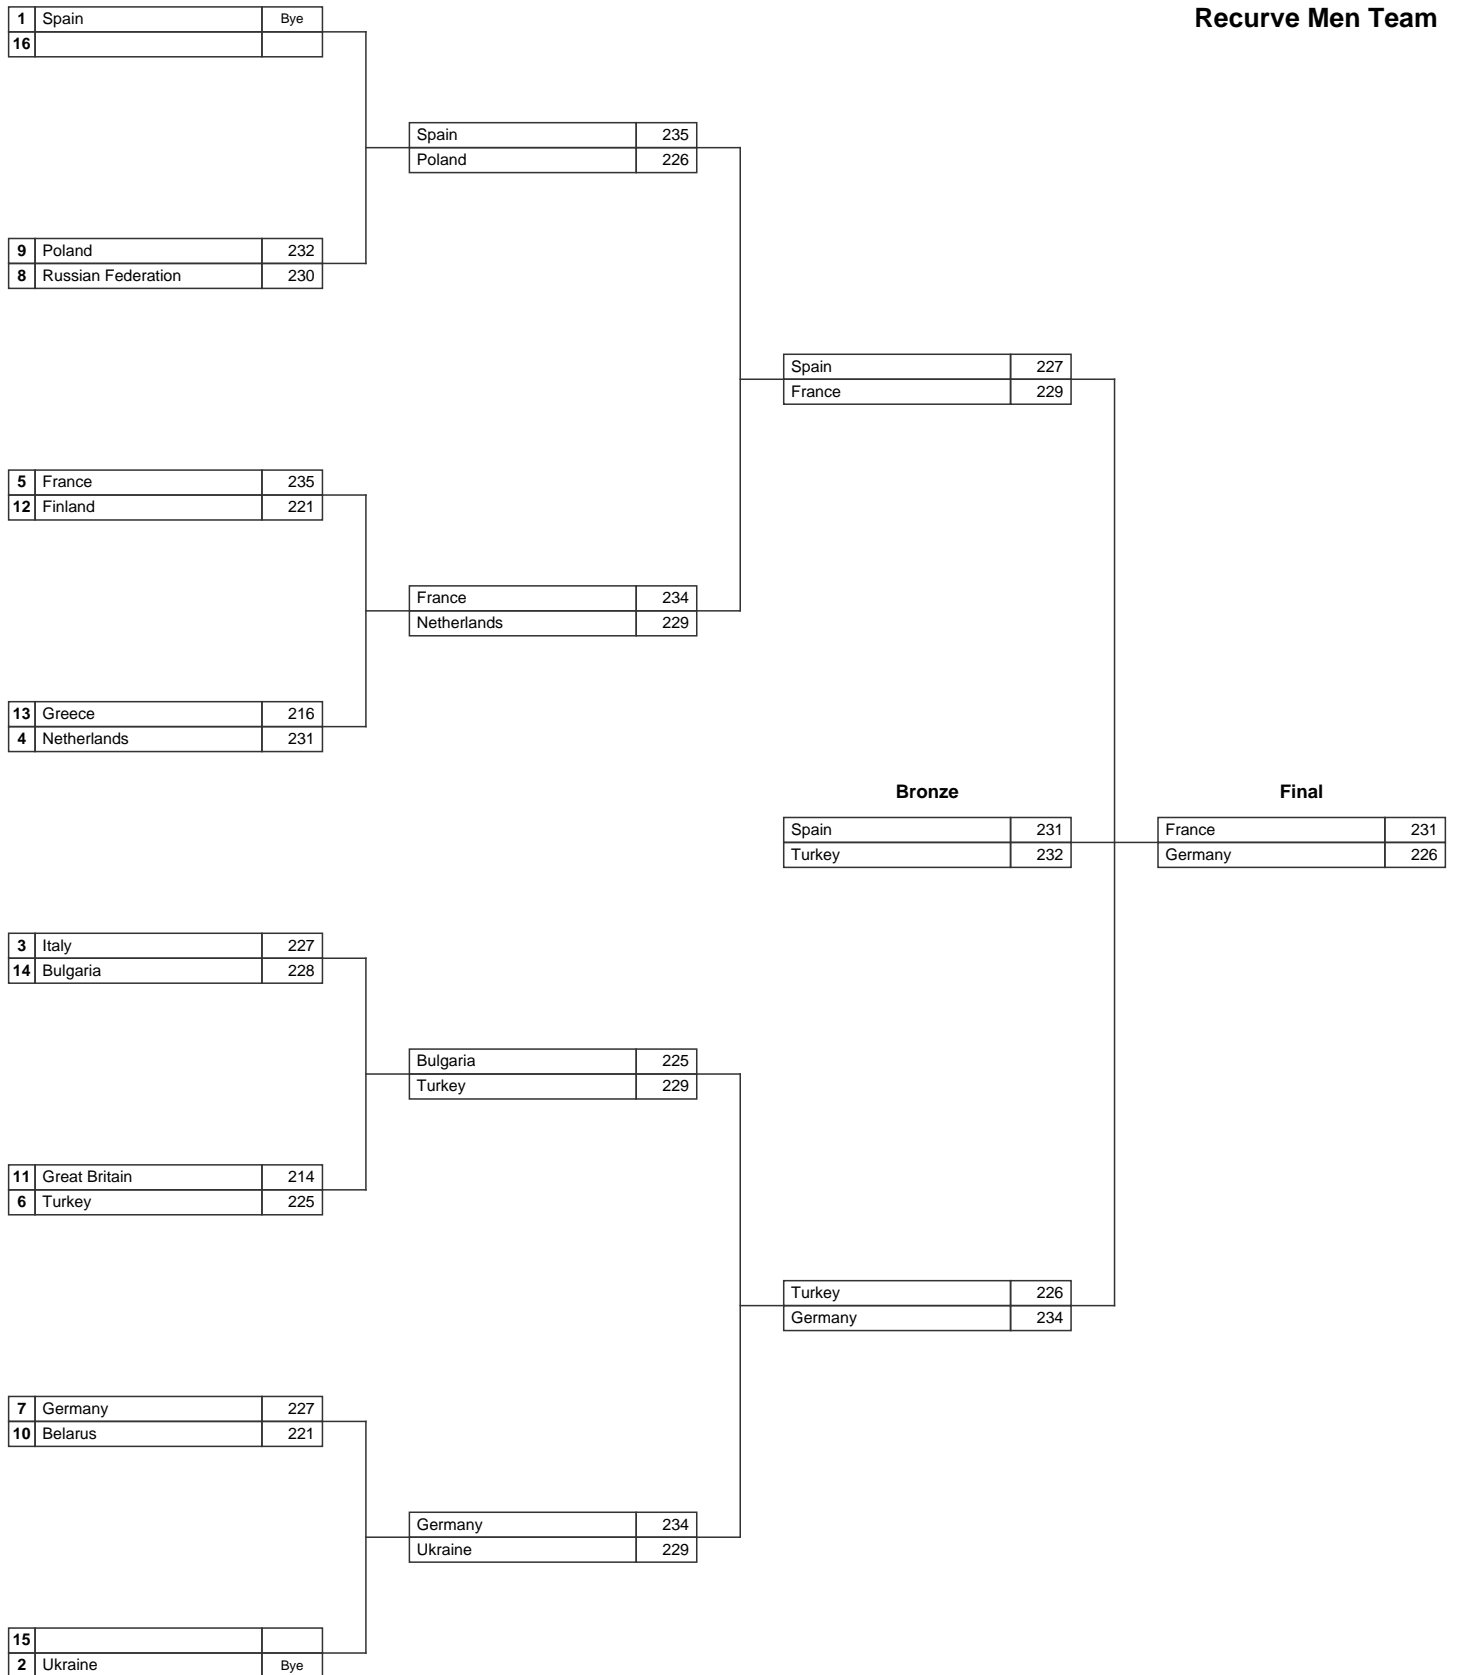

XI European and Mediterranean Indoor Archery Championship

European and Mediterranean Archery Union (EMAU)
Torino (Italy), From 03-03-2008 to 08-03-2008

Compound Junior Women									
Pos.	Athlete	Class	Country	18m-1	18m-2	Total	10	9	
1	41A KOROBAYNIKOVA Ekaterina	JW	RUS Russian Federation	286	290	576	36	24	
2	43A CHERKASHNEVA Svetlana	JW	RUS Russian Federation	281	290	571	31	29	
3	43B SIMONS Joyce	JW	BEL Belgium	280	285	565	26	33	
4	42A ARTEMOVA Anna	JW	RUS Russian Federation	280	284	564	25	34	
5	42C CAVALLERI Giulia	JW	ITA Italy	280	283	563	23	37	
6	40C ANASTASIO Anastasia	JW	ITA Italy	278	283	561	22	37	
7	40D OSULLIVAN Lucy	JW	GBR Great Britain	283	276	559	22	35	
8	41C FRANDI Jasmil	JW	ITA Italy	278	281	559	20	39	
9	43C KOLAREK Matea	JW	CRO Croatia	273	279	552	17	39	
10	41D SMITH Rosie	JW	GBR Great Britain	265	269	534	10	37	CT
10	41B PIZIURNA Wieronika	JW	POL Poland	270	264	534	10	37	CT
12	40B RZASA Joanna	JW	POL Poland	263	271	534	7	41	
13	42B UBA Zaneta	JW	POL Poland	247	251	498	3	31	

XI European and Mediterranean Indoor Archery Championship

European and Mediterranean Archery Union (EMAU)
Torino (Italy), From 03-03-2008 to 08-03-2008

Recurve Men Team