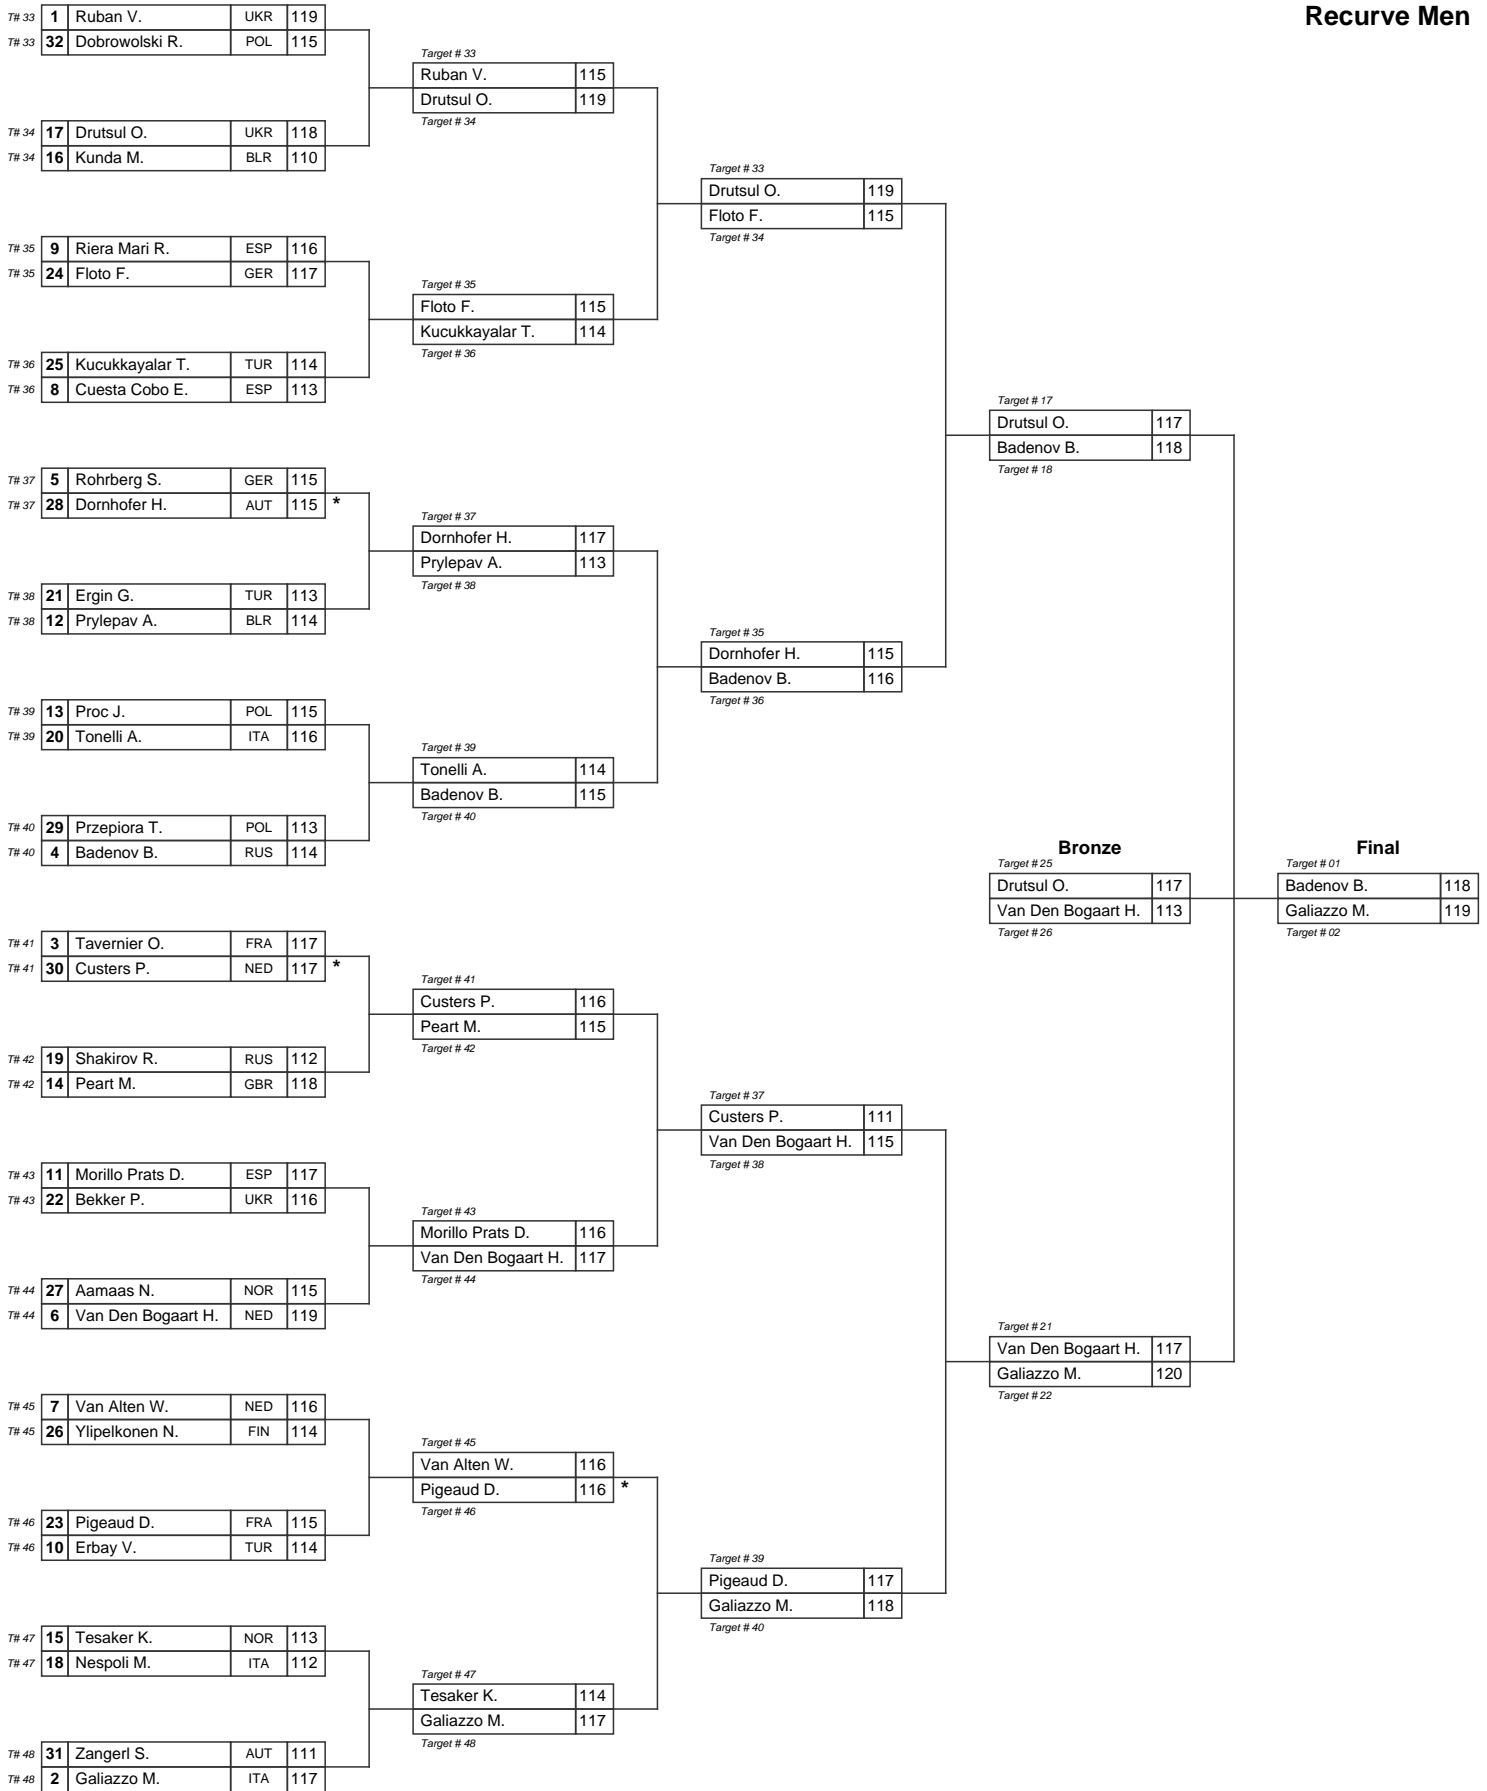

XI European and Mediterranean Indoor Archery Championship

European and Mediterranean Archery Union (EMAU)
Torino (Italy), From 03-03-2008 to 08-03-2008

Recurve Men