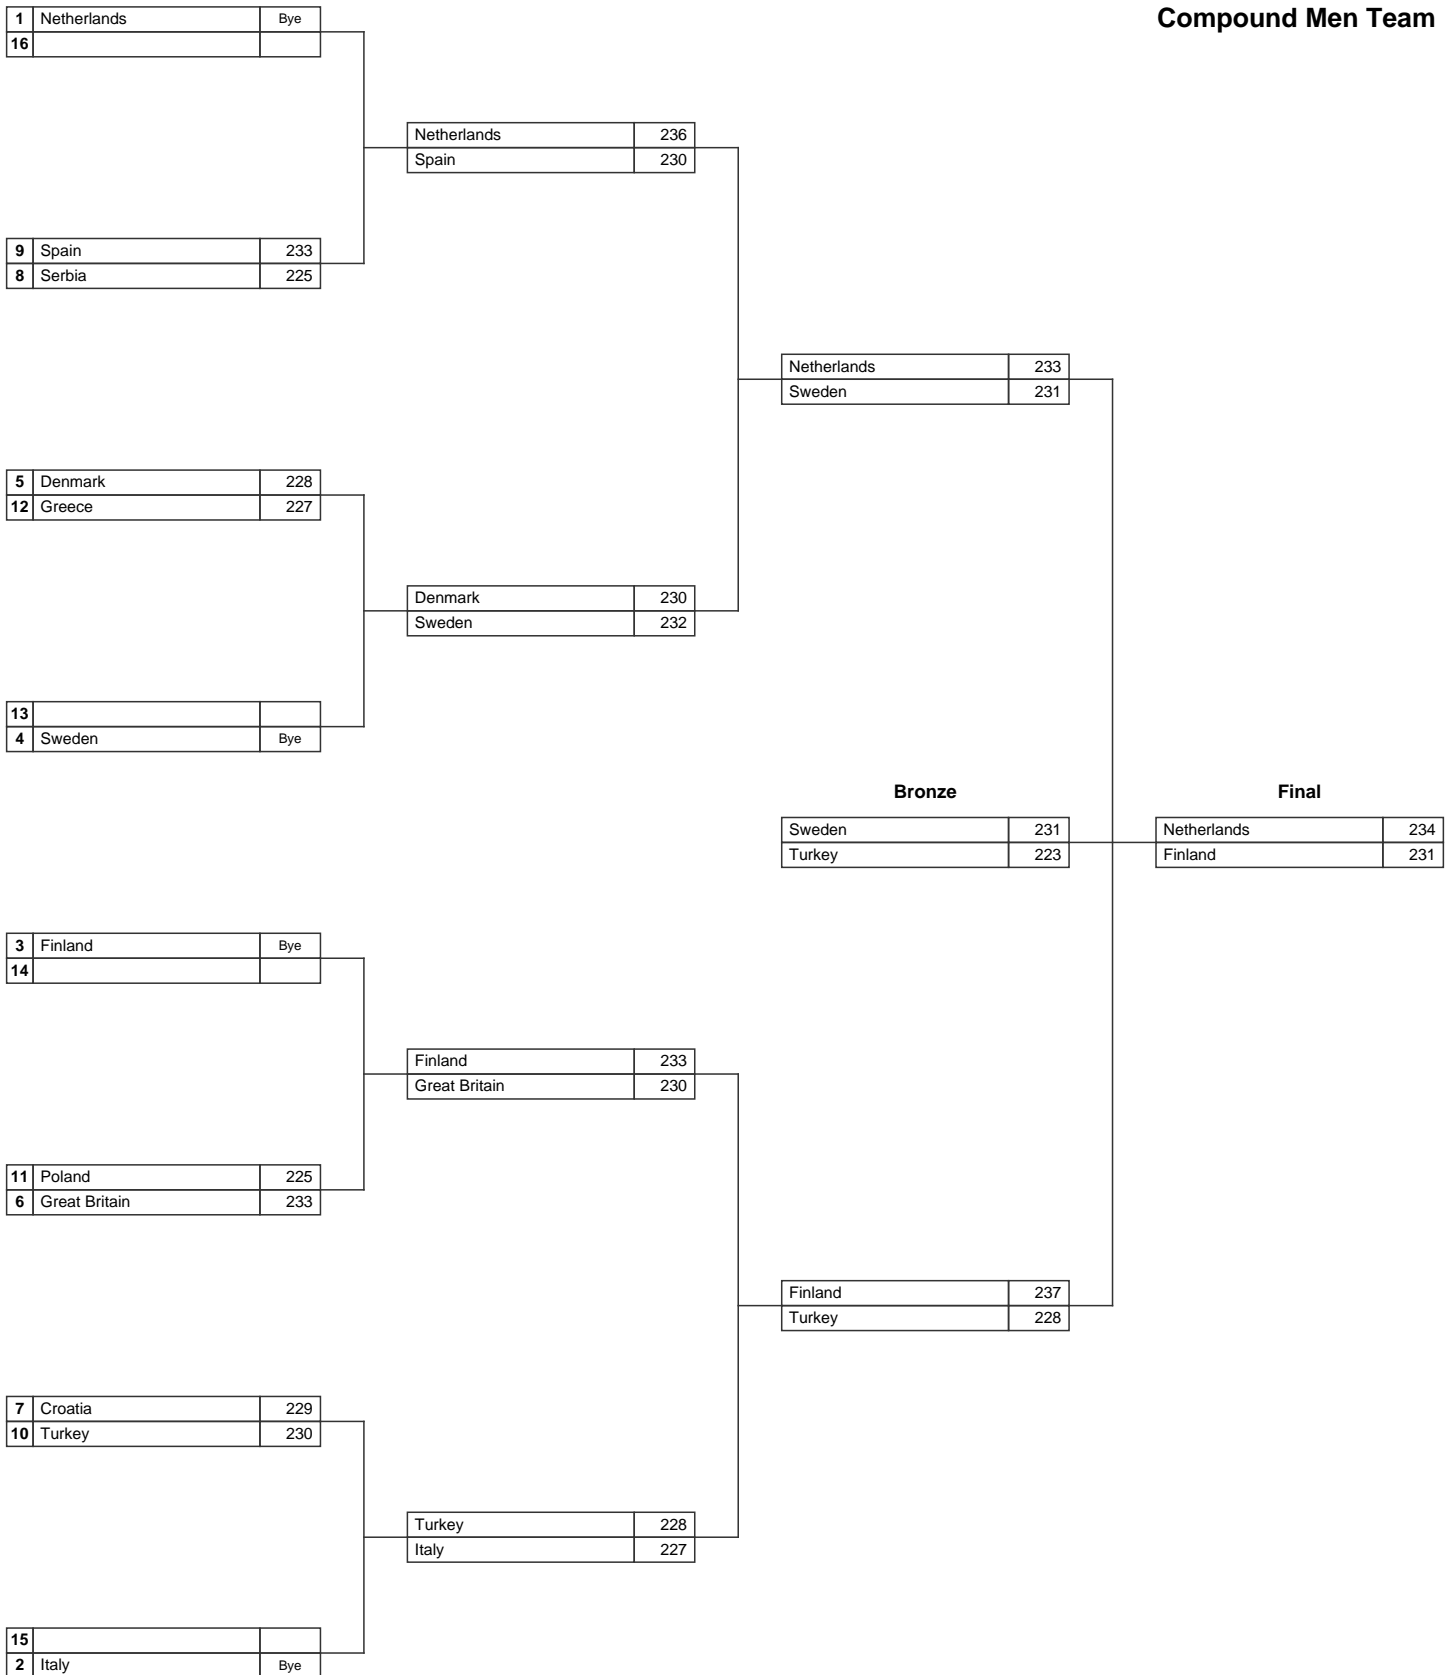

XI European and Mediterranean Indoor Archery Championship

European and Mediterranean Archery Union (EMAU)
Torino (Italy), From 03-03-2008 to 08-03-2008

Compound Men Team