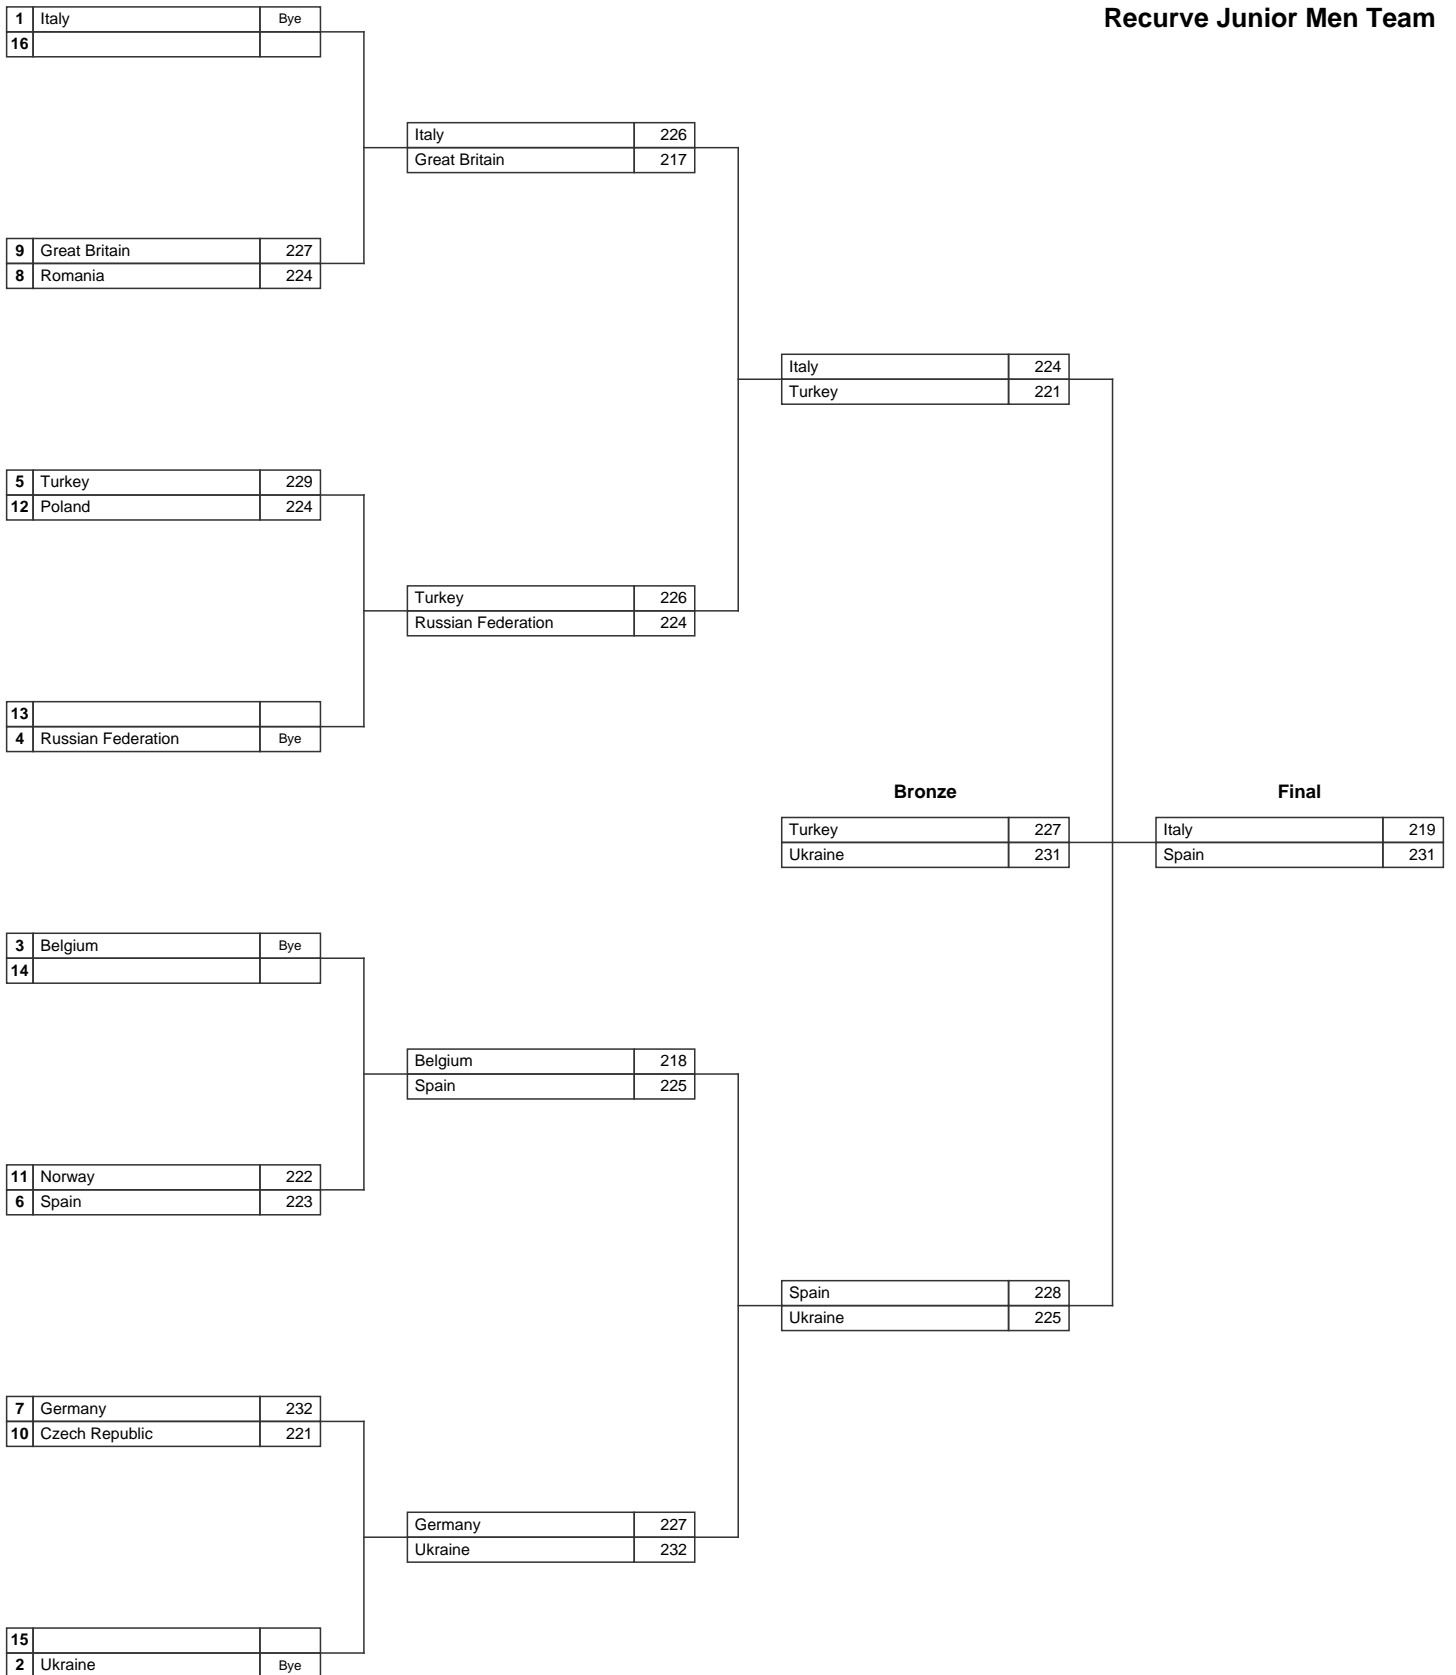

XI European and Mediterranean Indoor Archery Championship

European and Mediterranean Archery Union (EMAU)
Torino (Italy), From 03-03-2008 to 08-03-2008

Recurve Junior Men Team